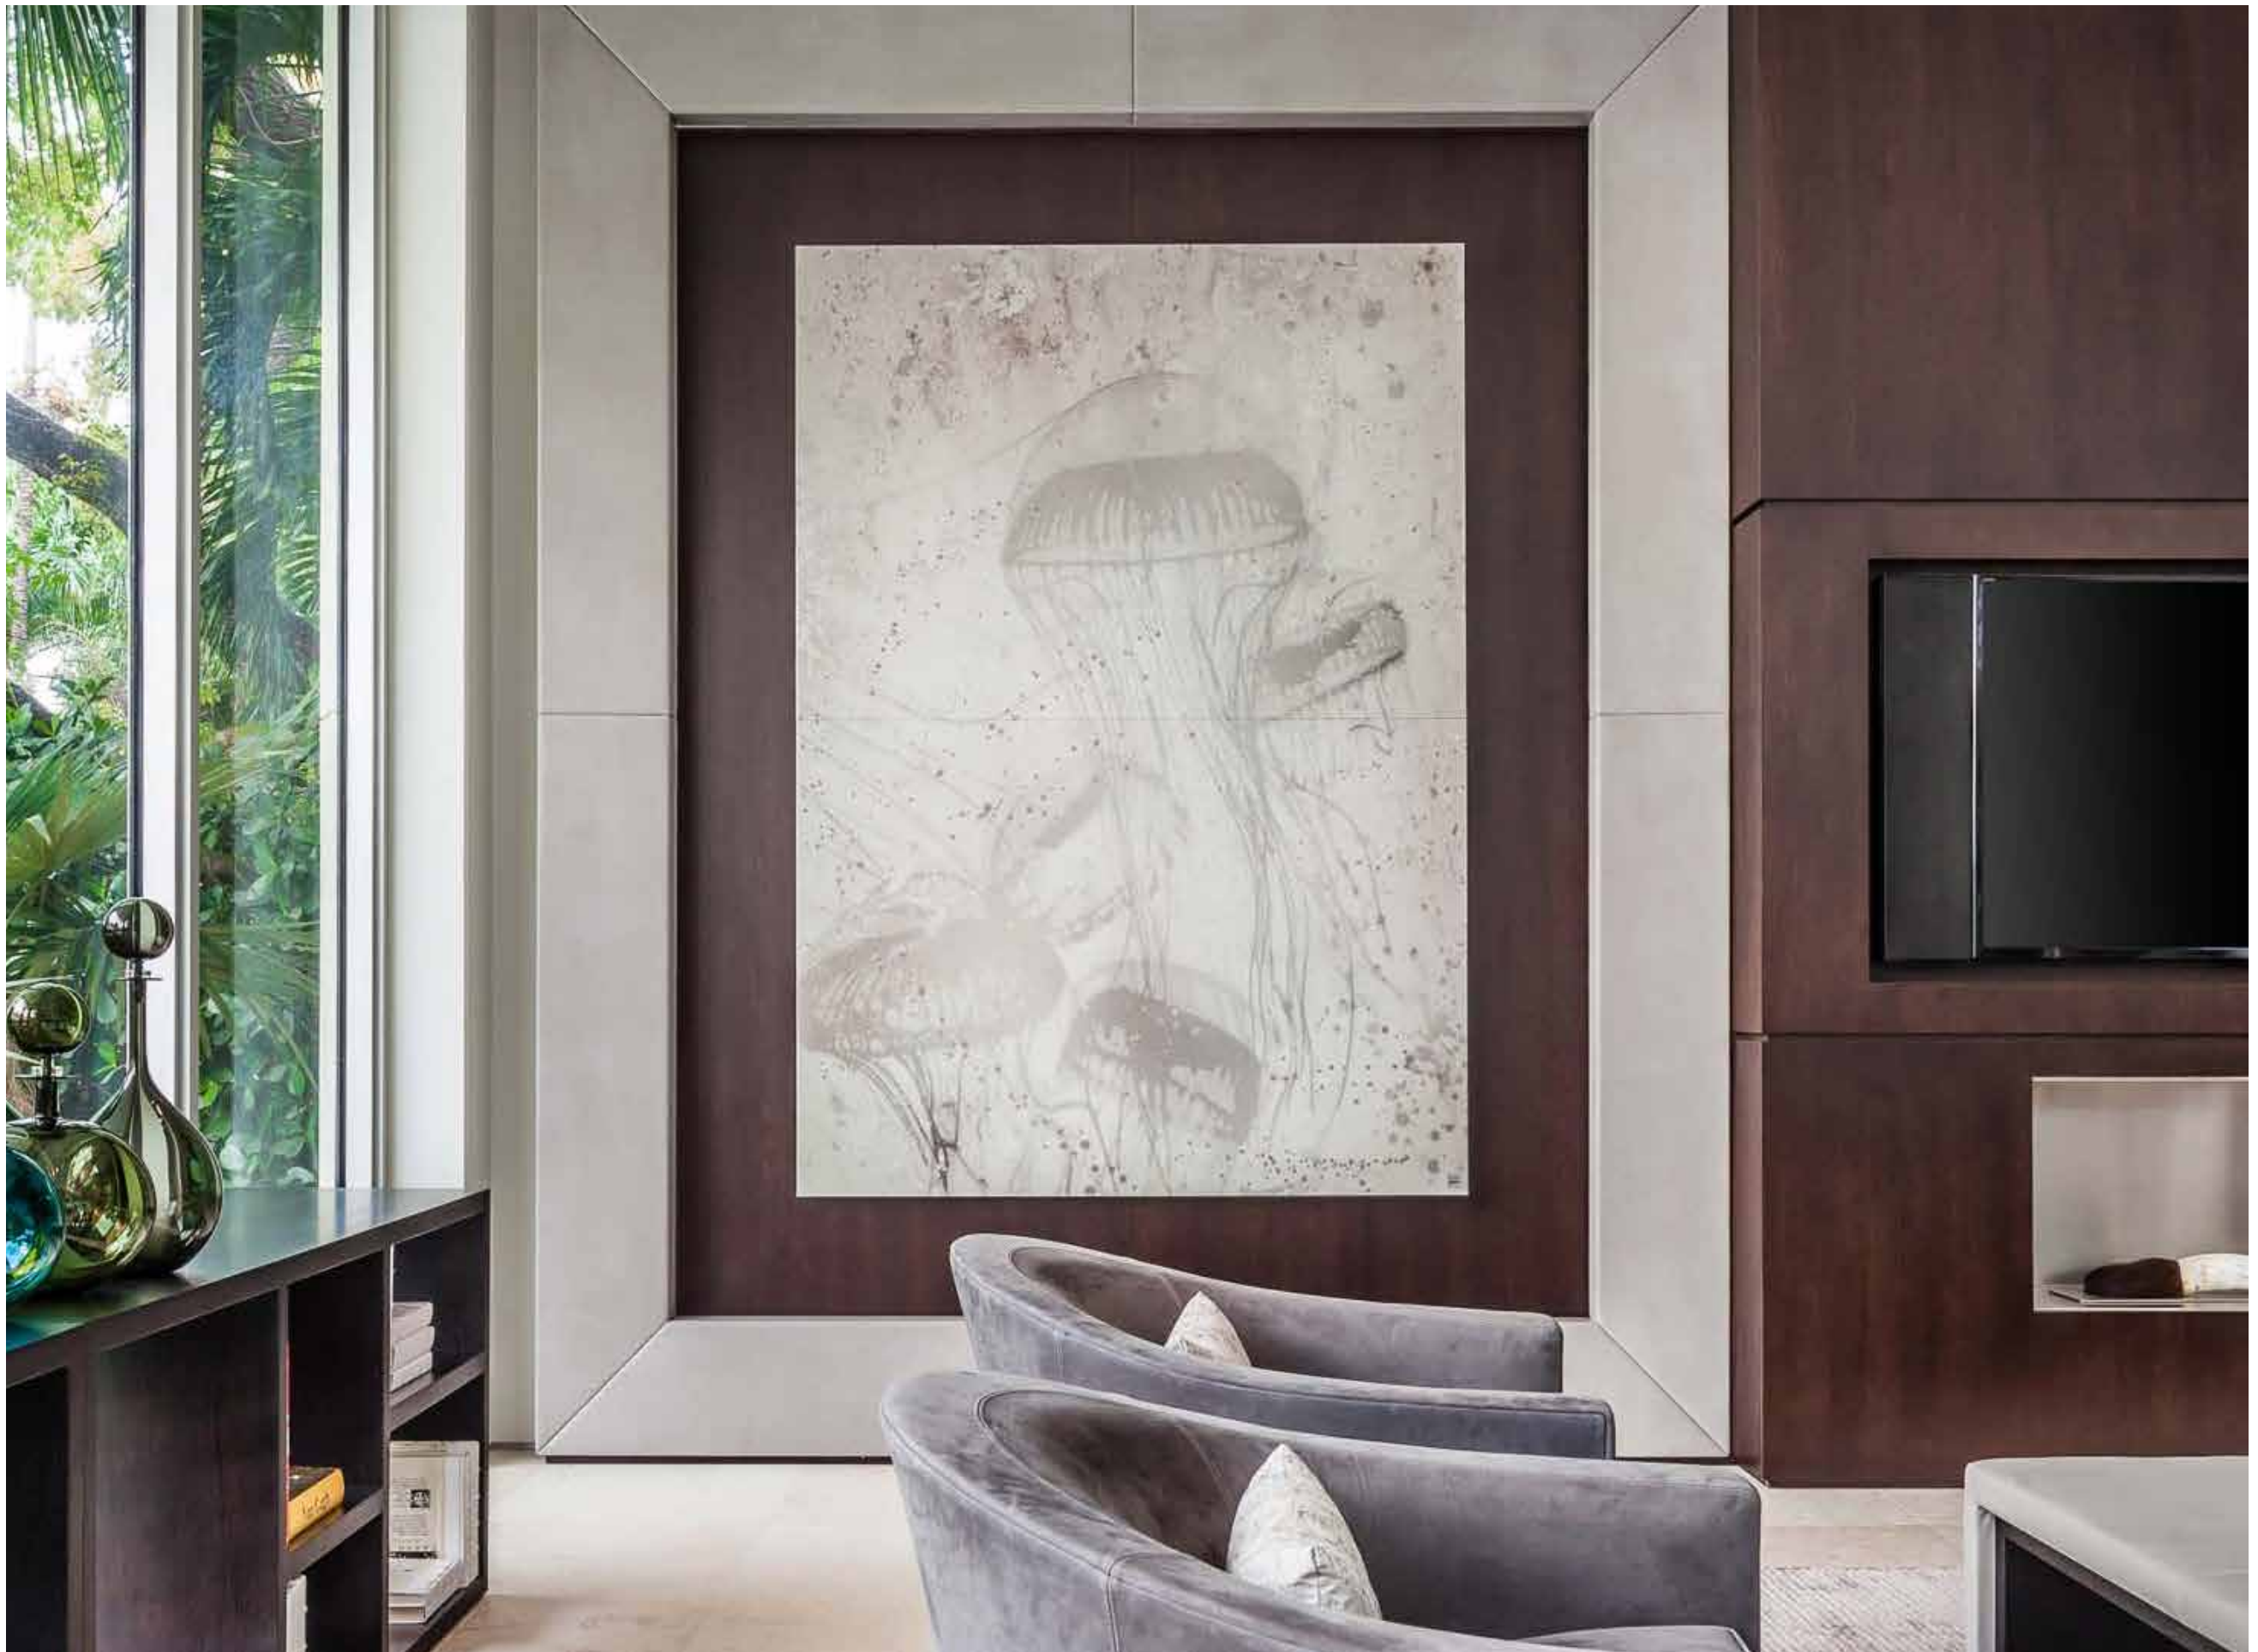

Living Area | Beverly Hills (CA), USA

Cream Poison | Underwater collection | Moon + Bubbles finish