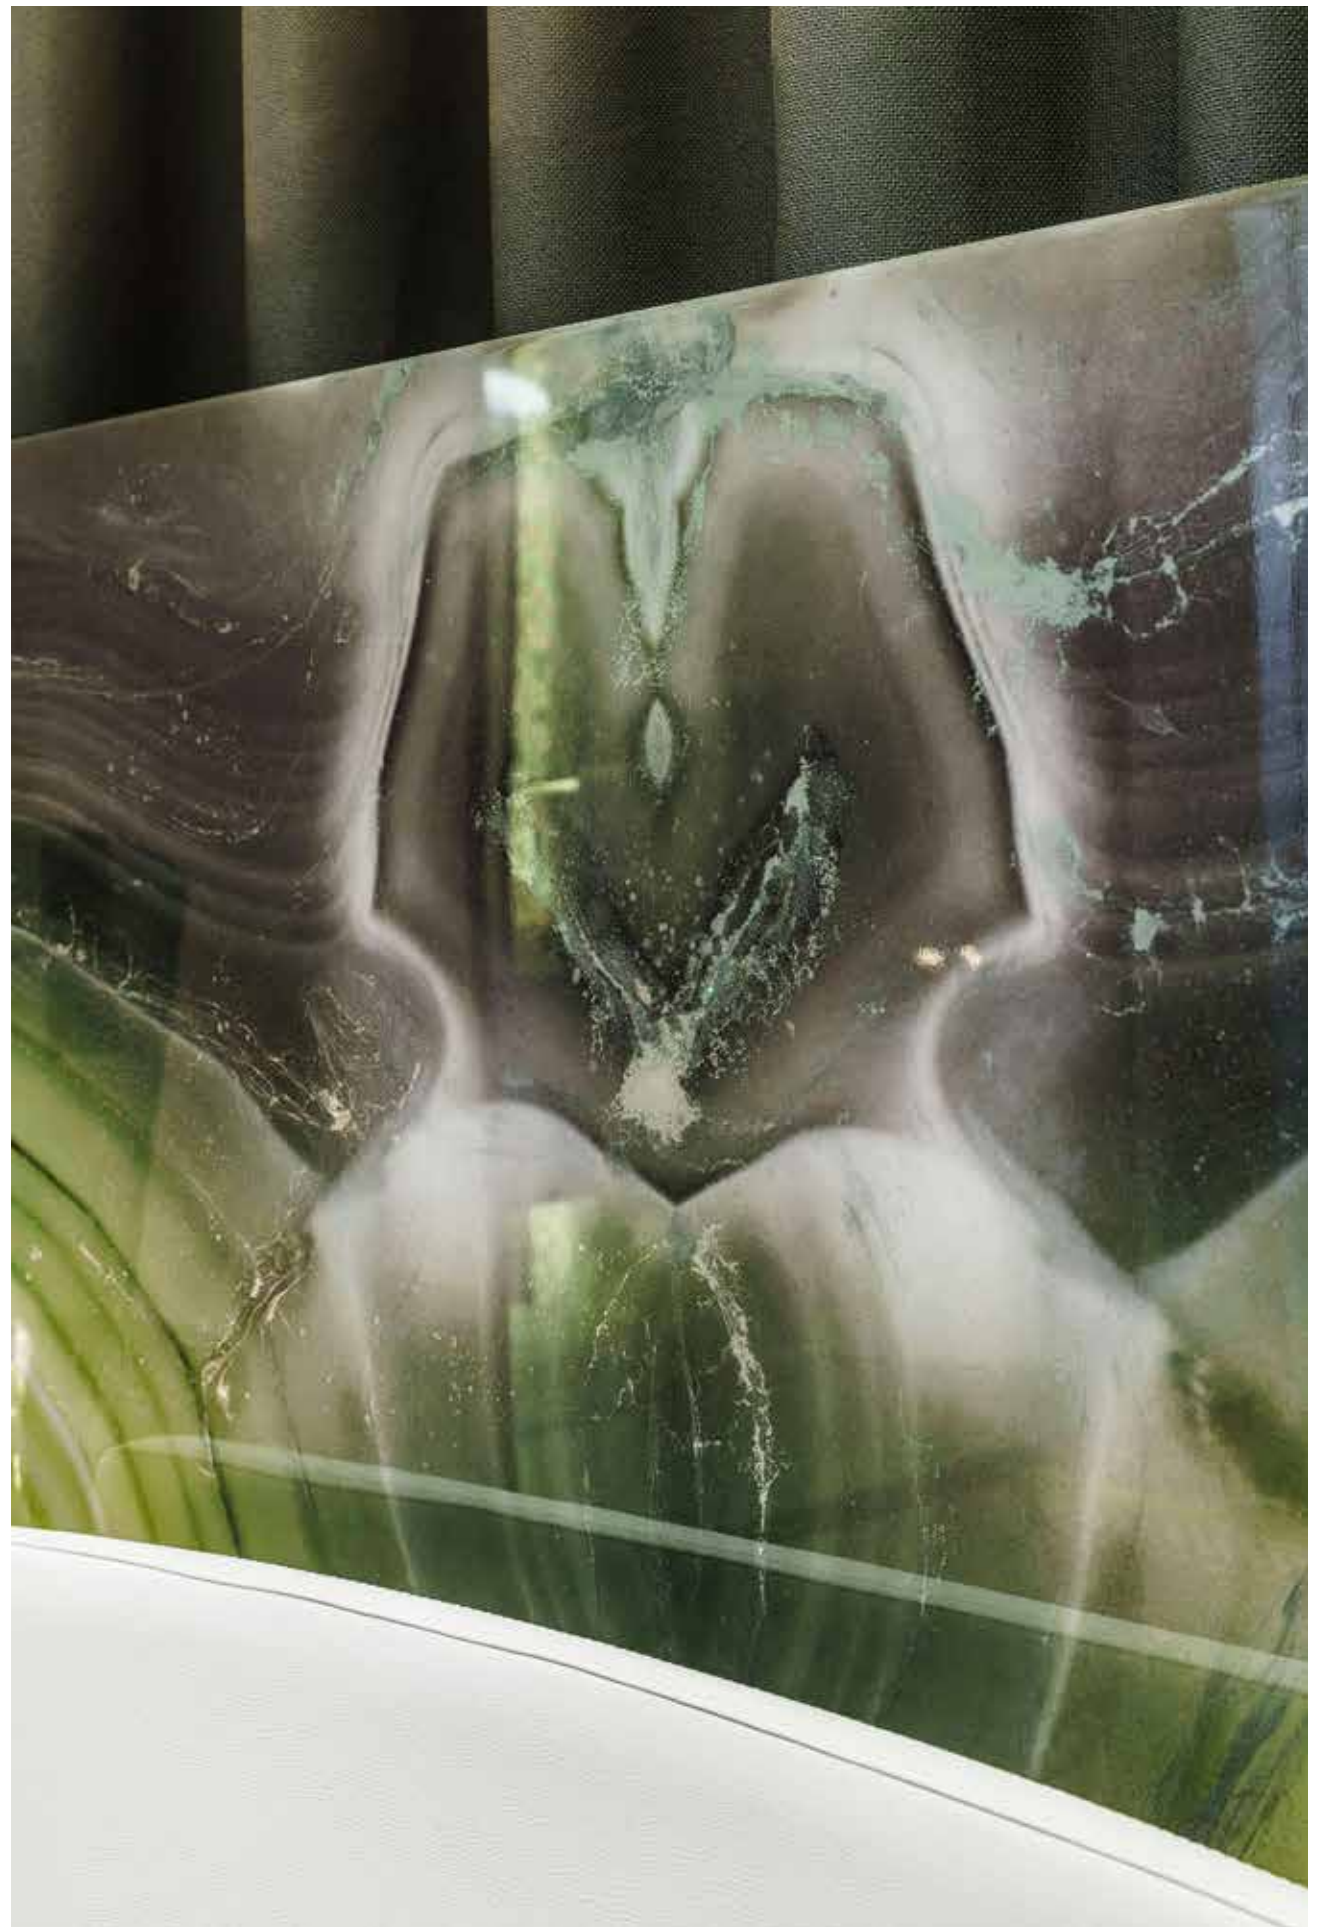

Headboard | Paris, France