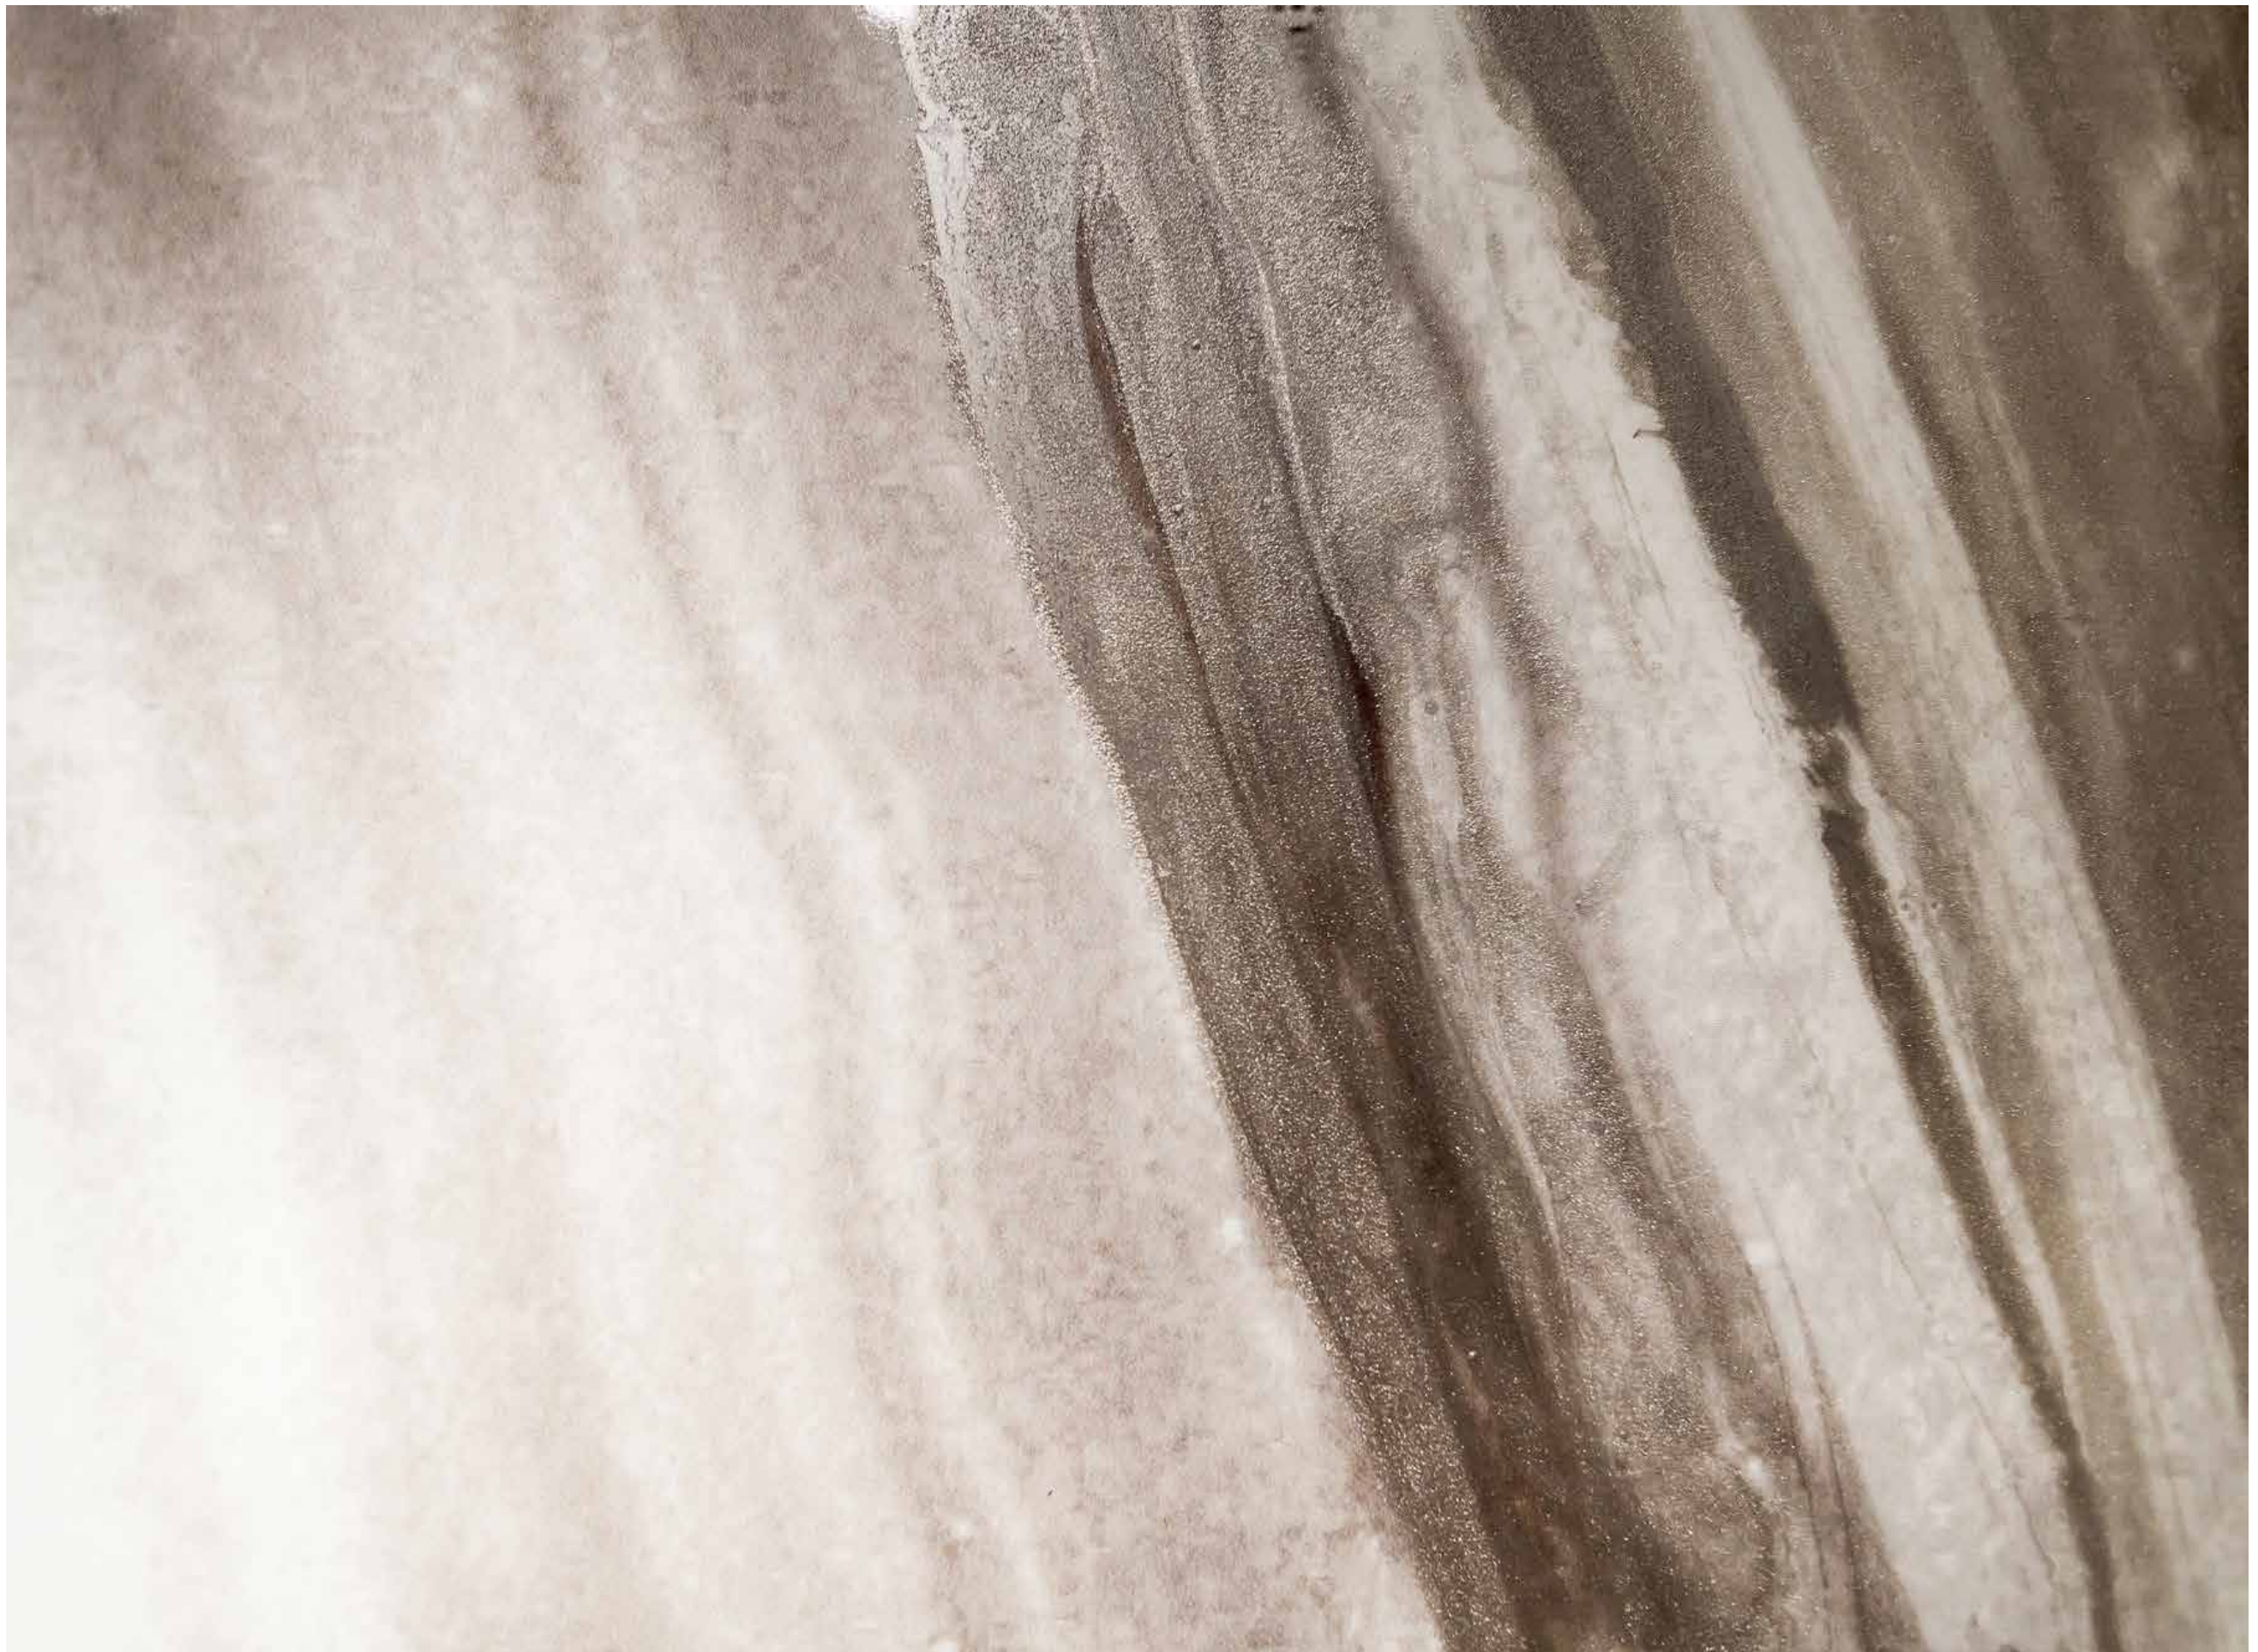

Dark Blob in Blue | Minerals collection | Moon + Minerals finish

Accent wall in a private bathroom | Dubai, UAE