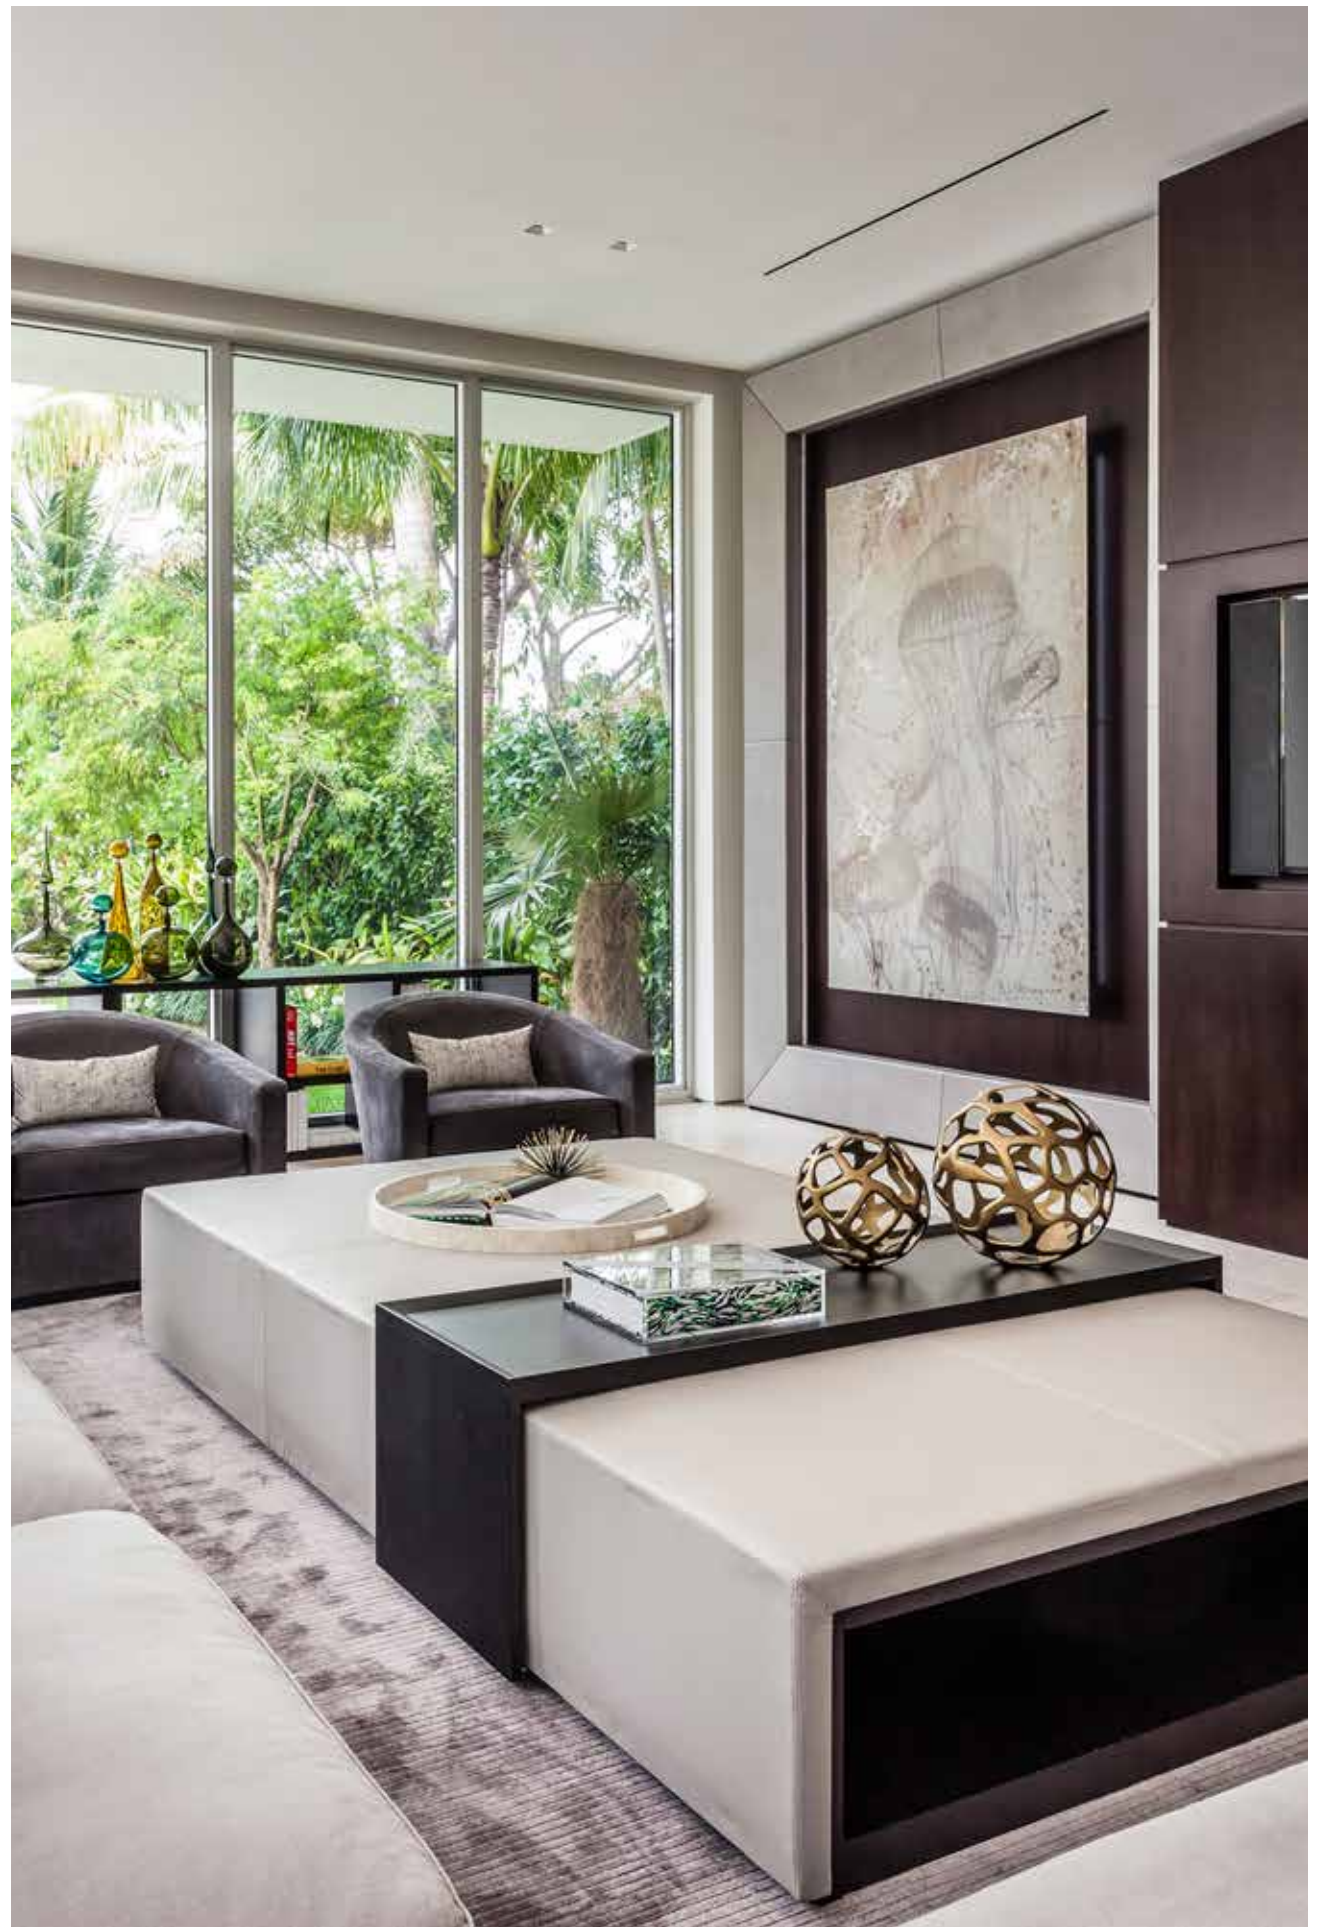

Each panel is custom made accordingly to the client's taste and needs: size, pattern, color and finishes can be arranged to create the perfect art work for any environment and request. Among the main features, the possibility to choose between a **flat, moon, brush strokes, bubbles, rain** or **minerals finish**, and between a **glossy** or a **matte** surface.

Bathroom feature wall | Pinecrest (FL), USA

White Smoke | Liquid Dreams collection | Moon + Bubbles finish

Dining Room | Pinecrest (FL), USA

Fireplace | Miami Beach (FL), USA

Living Room | Key Biscayne (FL), USA