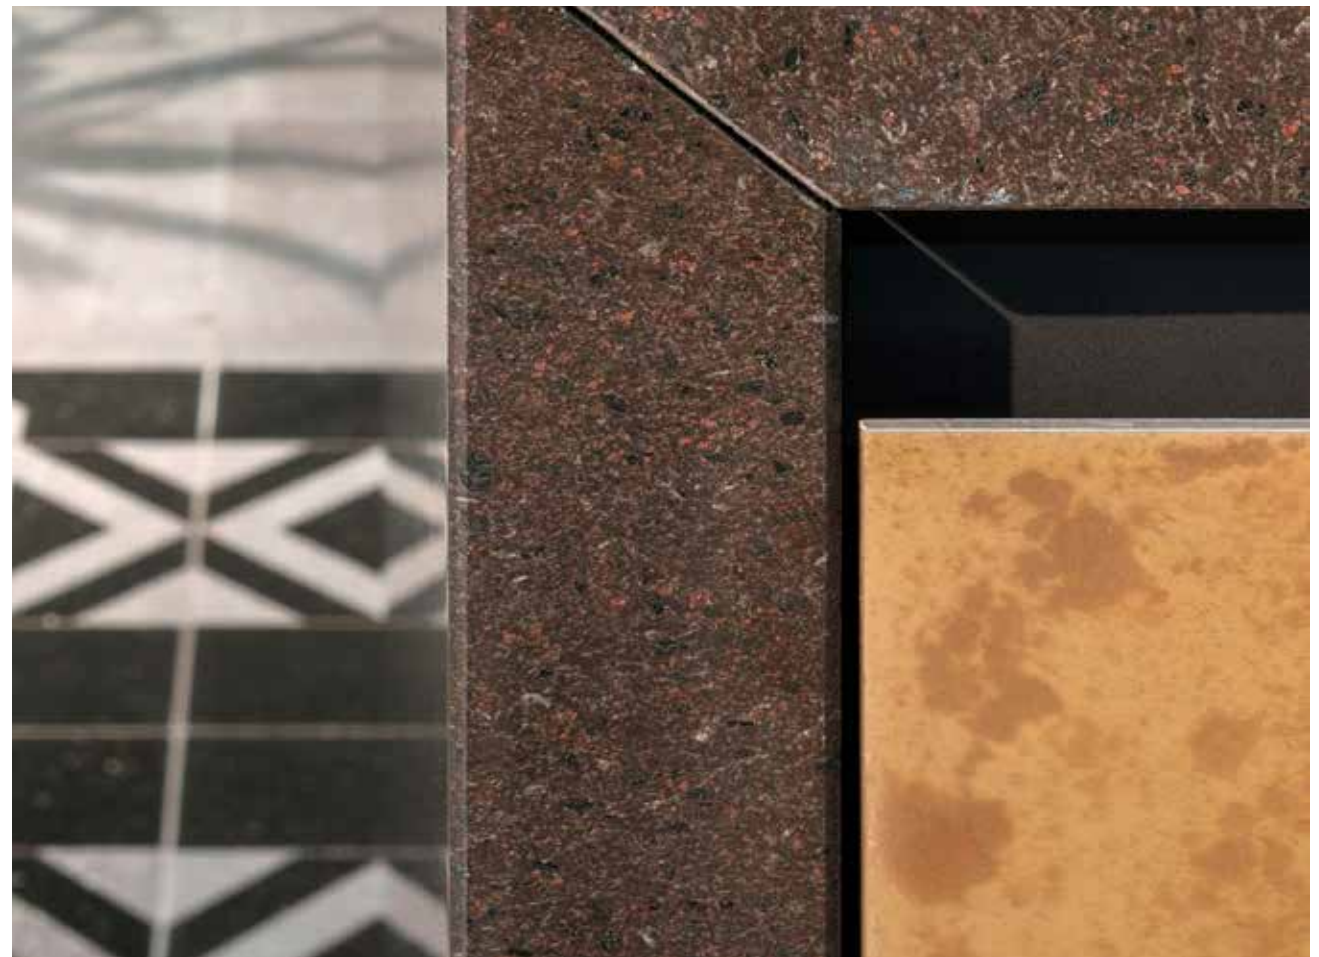

Each panel is custom made accordingly to the client's taste and needs: size, pattern, color and finishes can be arranged to create the perfect art work for any environment and request. Among the main features, the possibility to choose between a **flat, moon, brush strokes, bubbles, rain** or **minerals finish**, and between a **glossy** or a **matte** surface.

Night Club | Miami Beach (FL), USA

Headboard | Paris, France

Green Monolith | Minerals collection | Flat finish

Curved surfaces and columns | Fort Lauderdale (FL), USA

Drops in Silver | Underwater collection | Brush Strokes + Bubbles finish