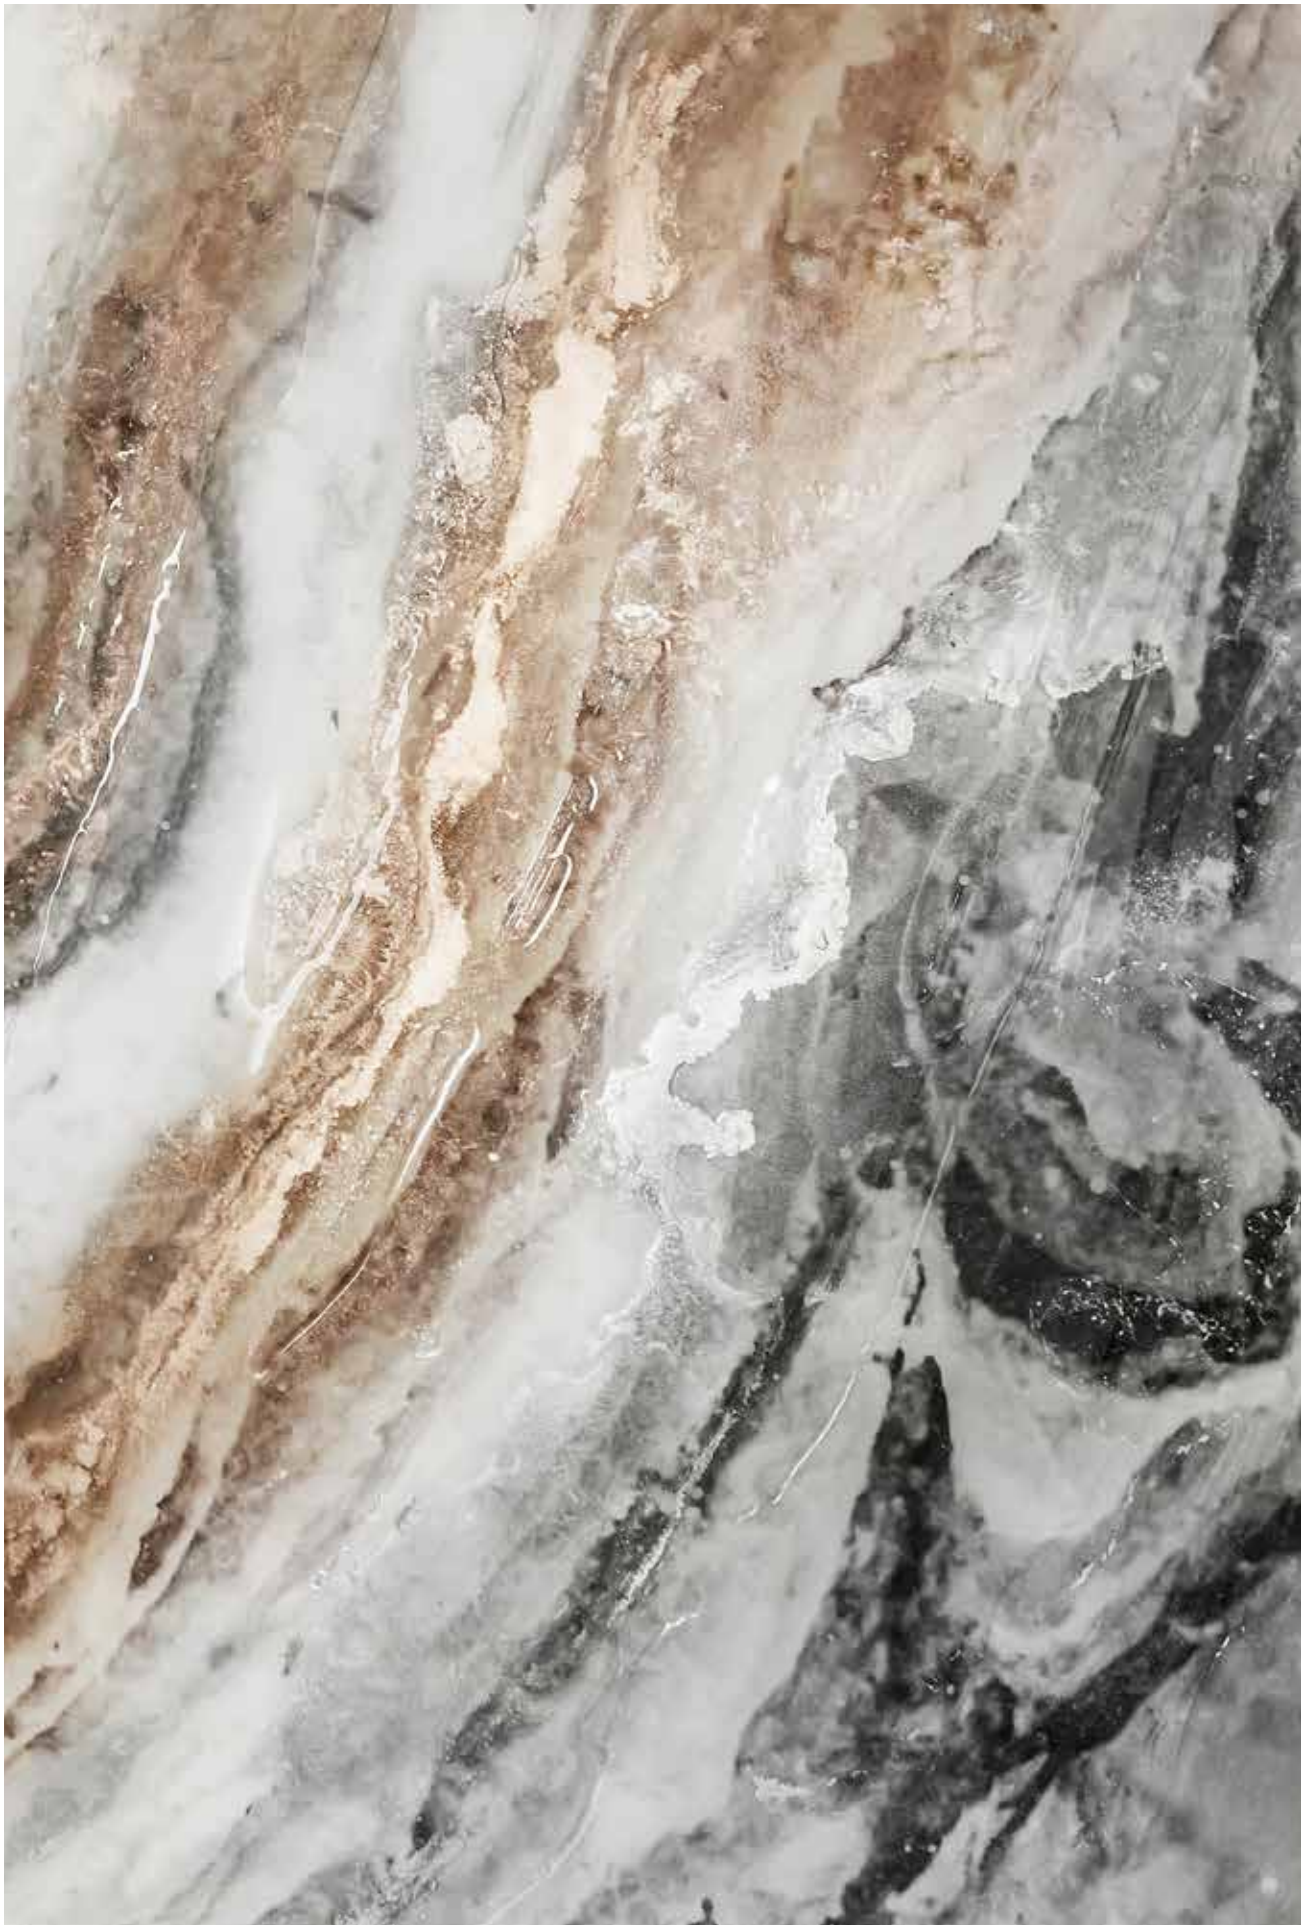

Waterproof feature wall | Fort Lauderdale (FL), USA

Dark Blob in Blue | Minerals collection | Moon + Minerals finish

Accent wall in a private bathroom | Dubai, UAE

Beige Agate | Minerals collection | Flat finish