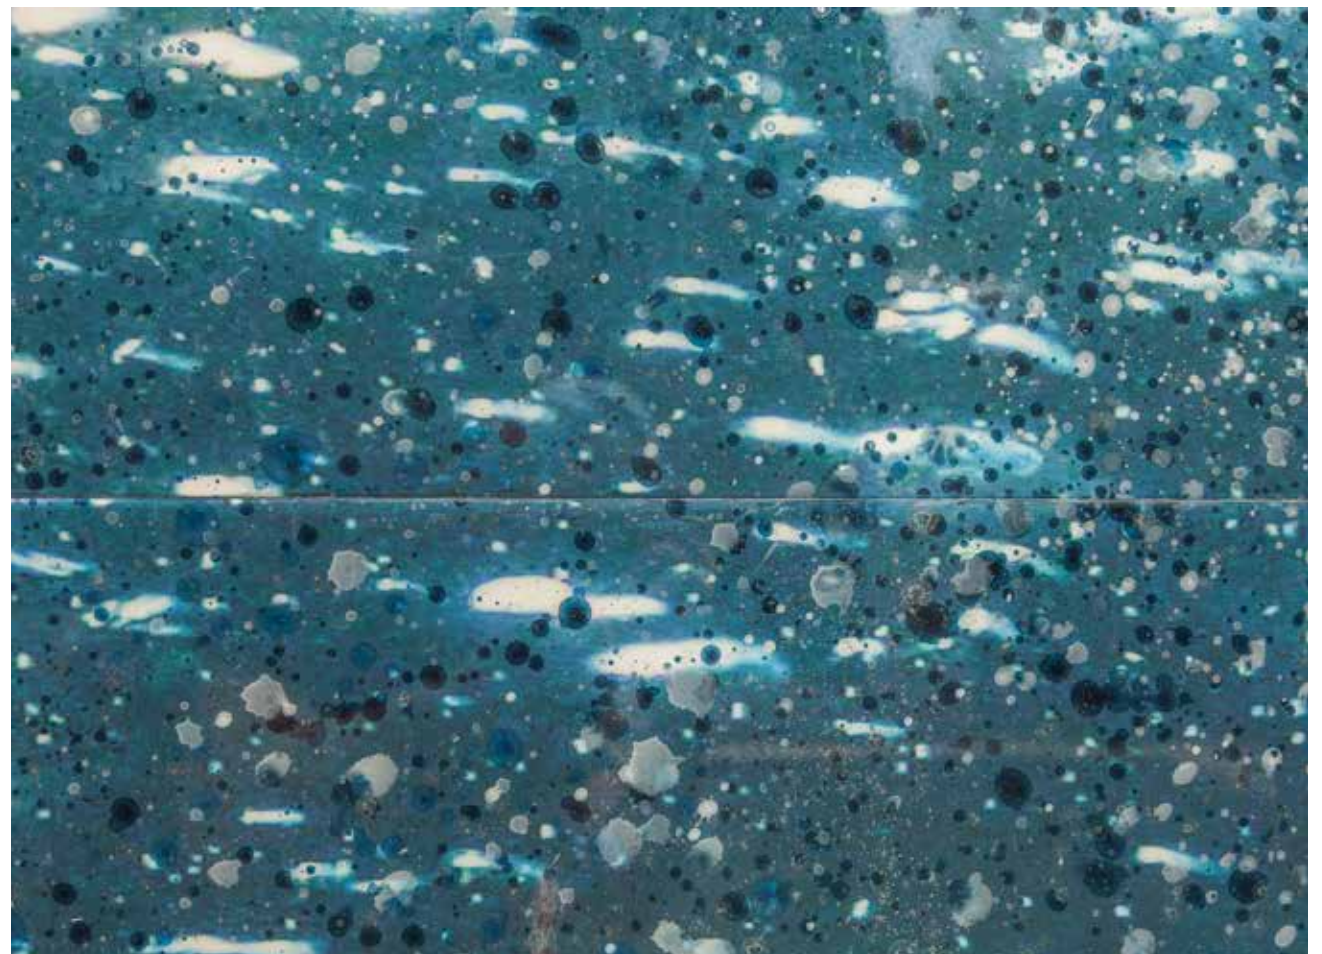

Outdoor Fountain | Miami (FL), USA