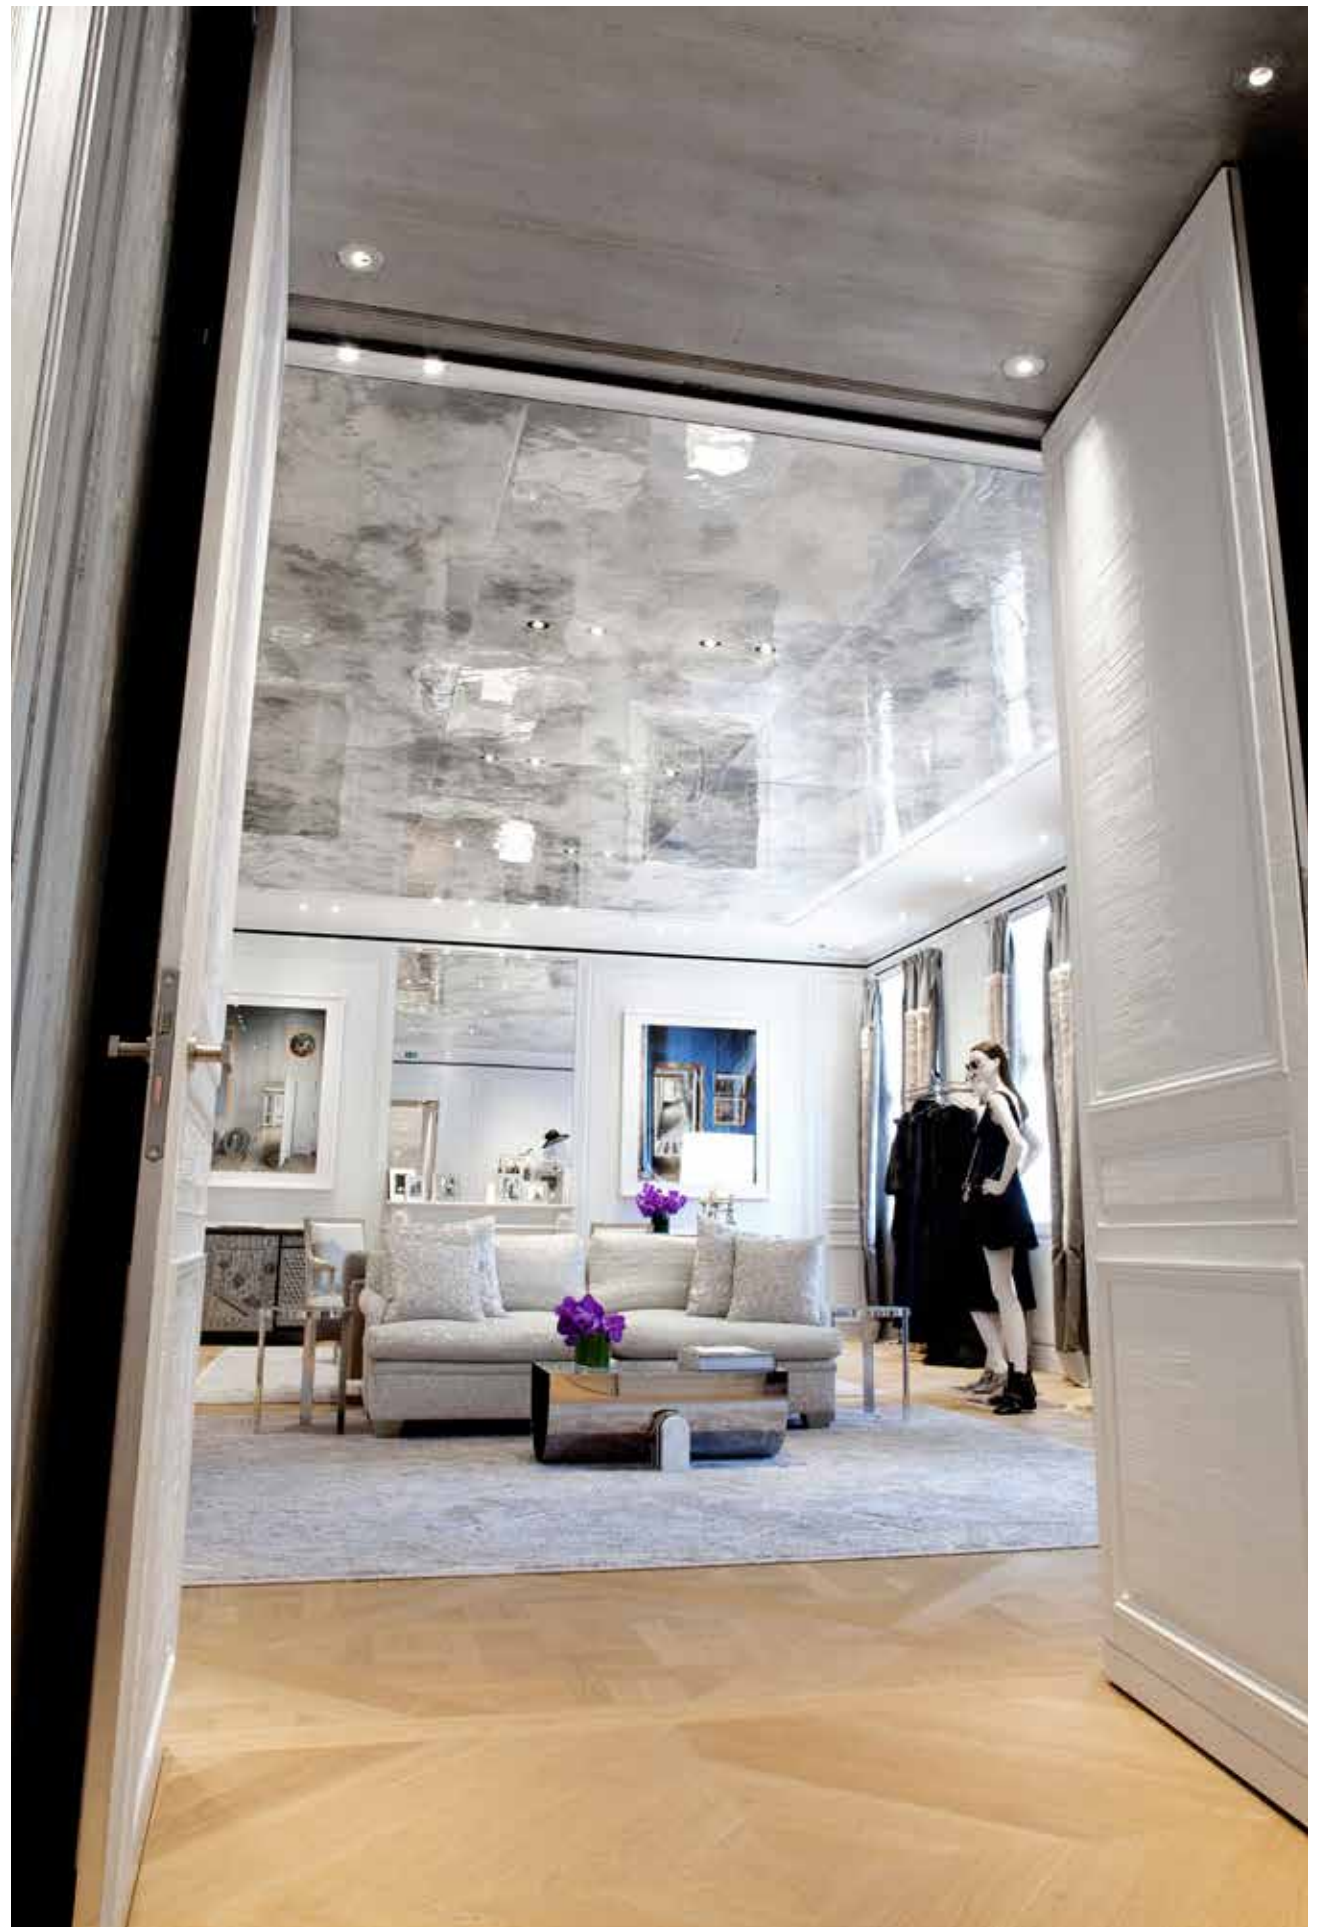

Golden Galaxy + Dream On | Abstract collection | Moon finish

Ceilings | DIOR boutique | London, UK