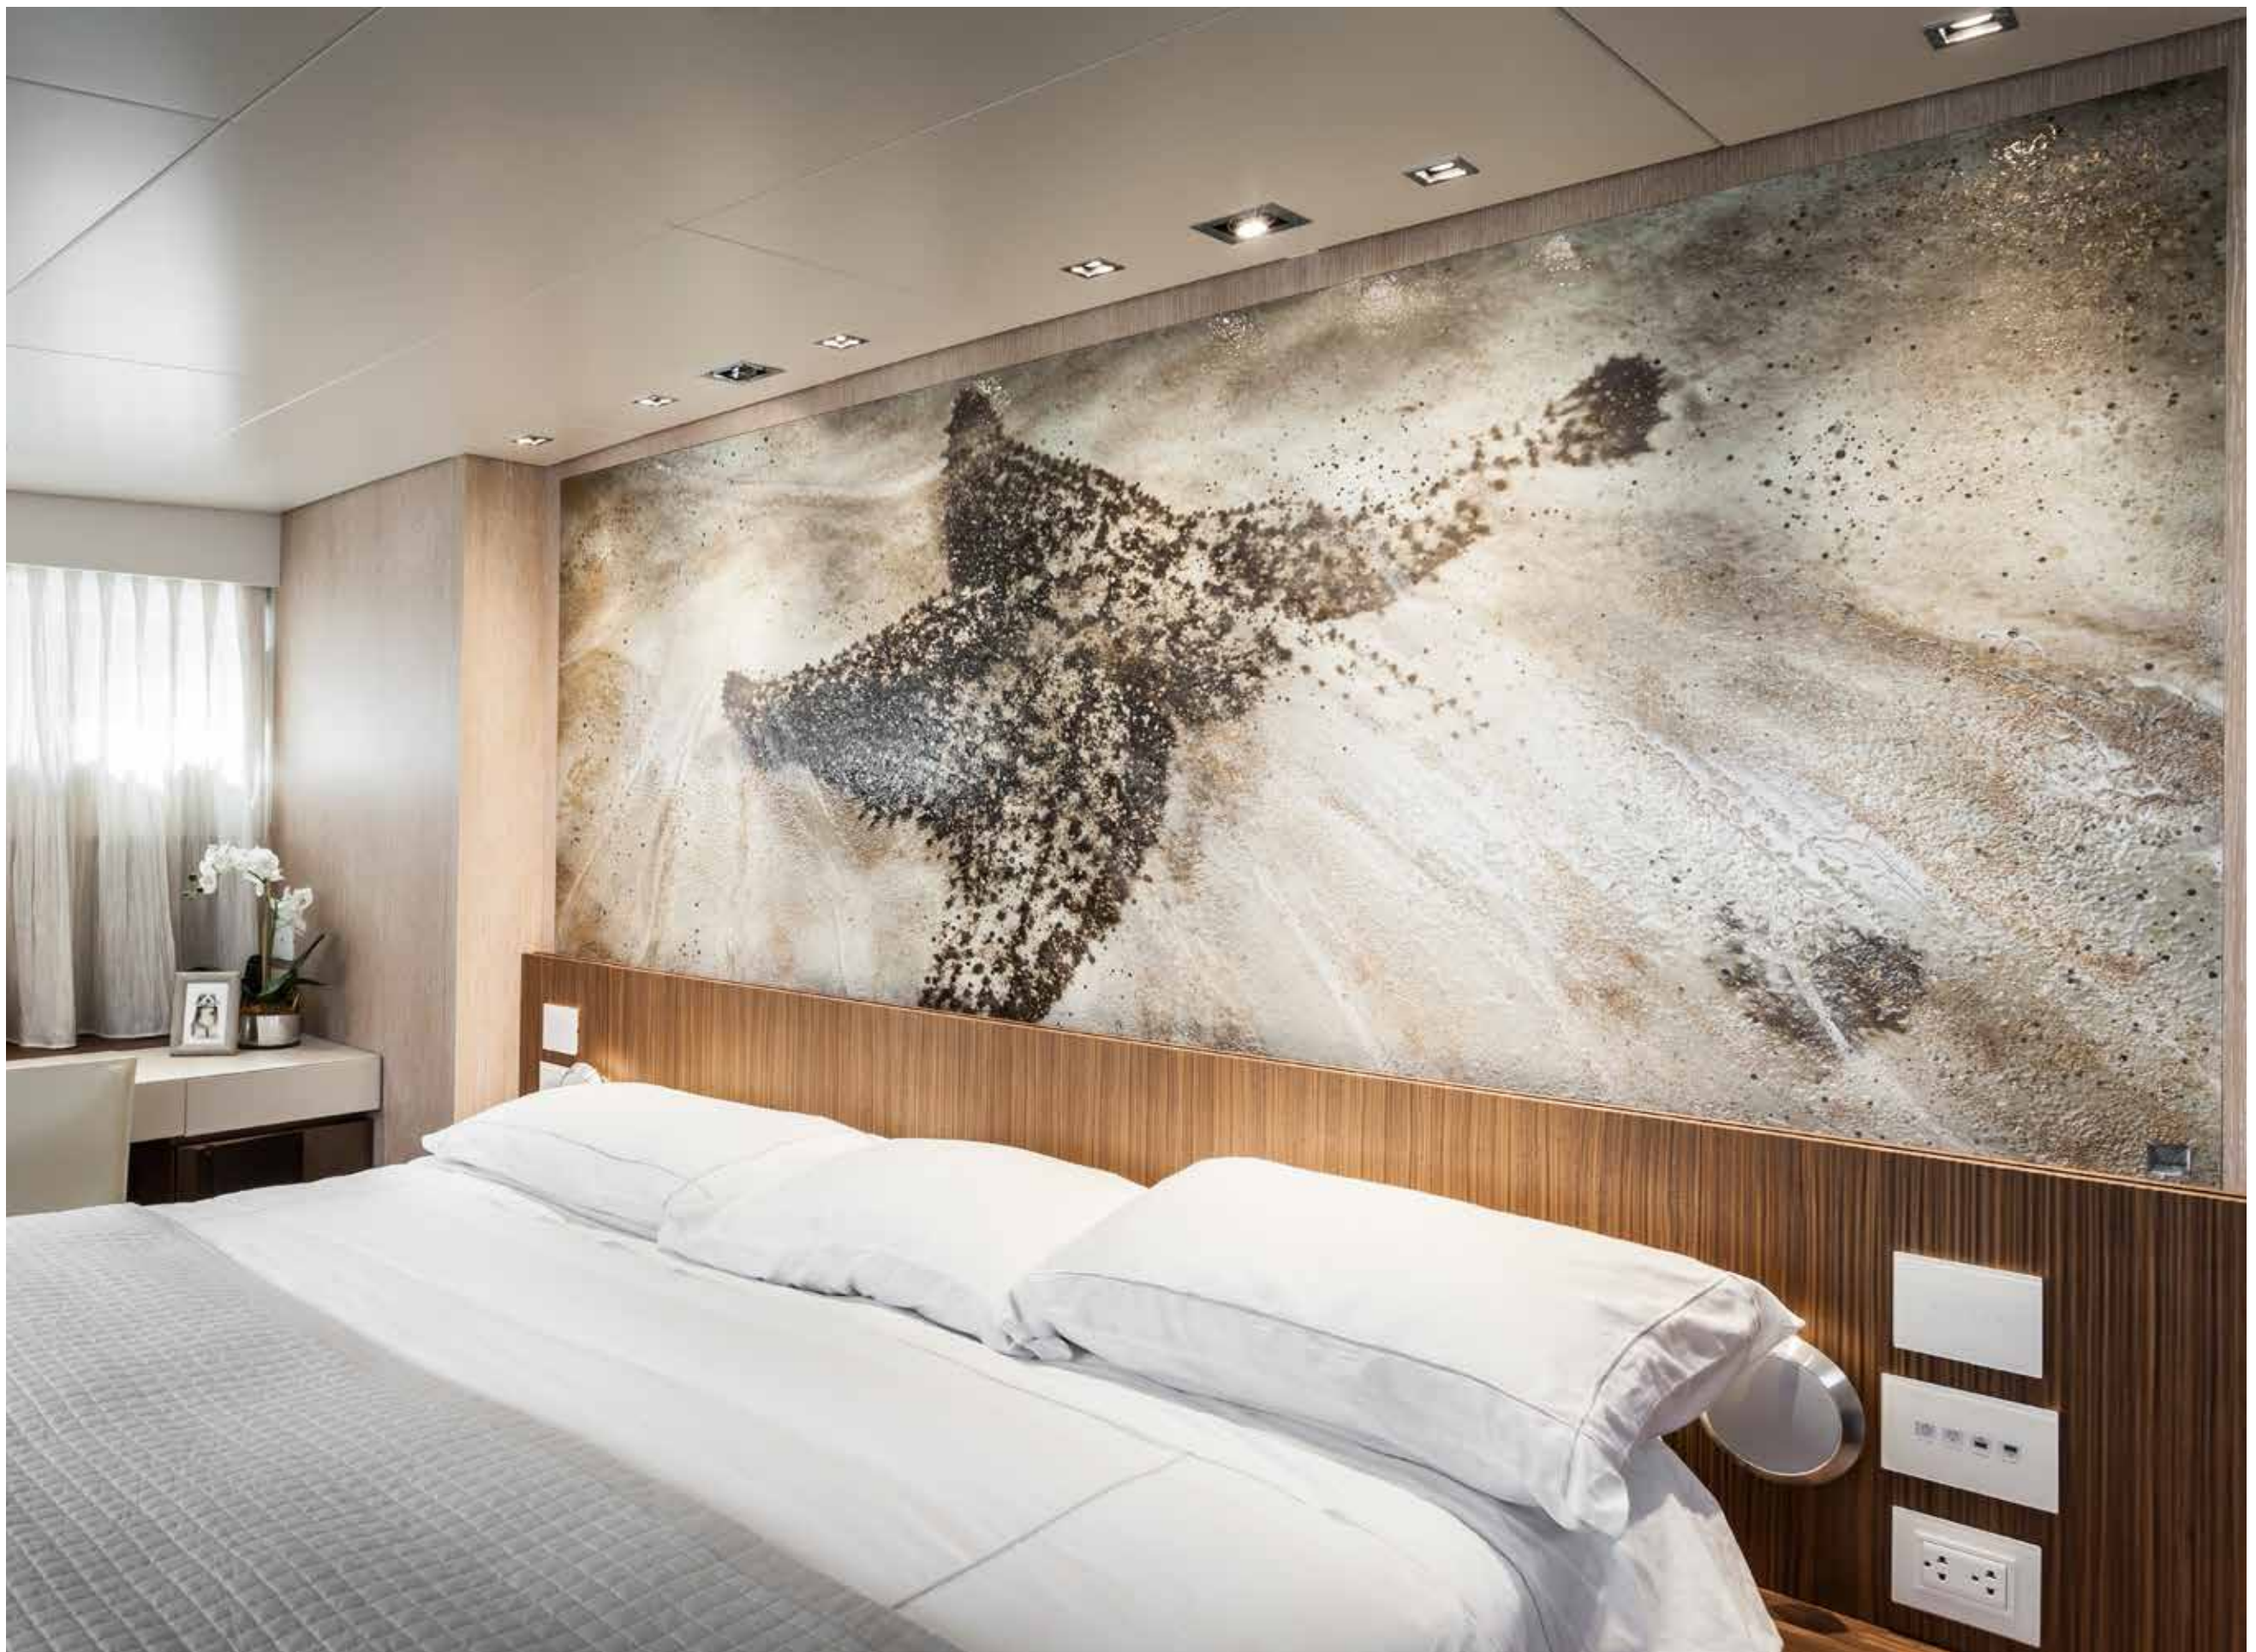

Starfish | Custom design | Brush Strokes finish