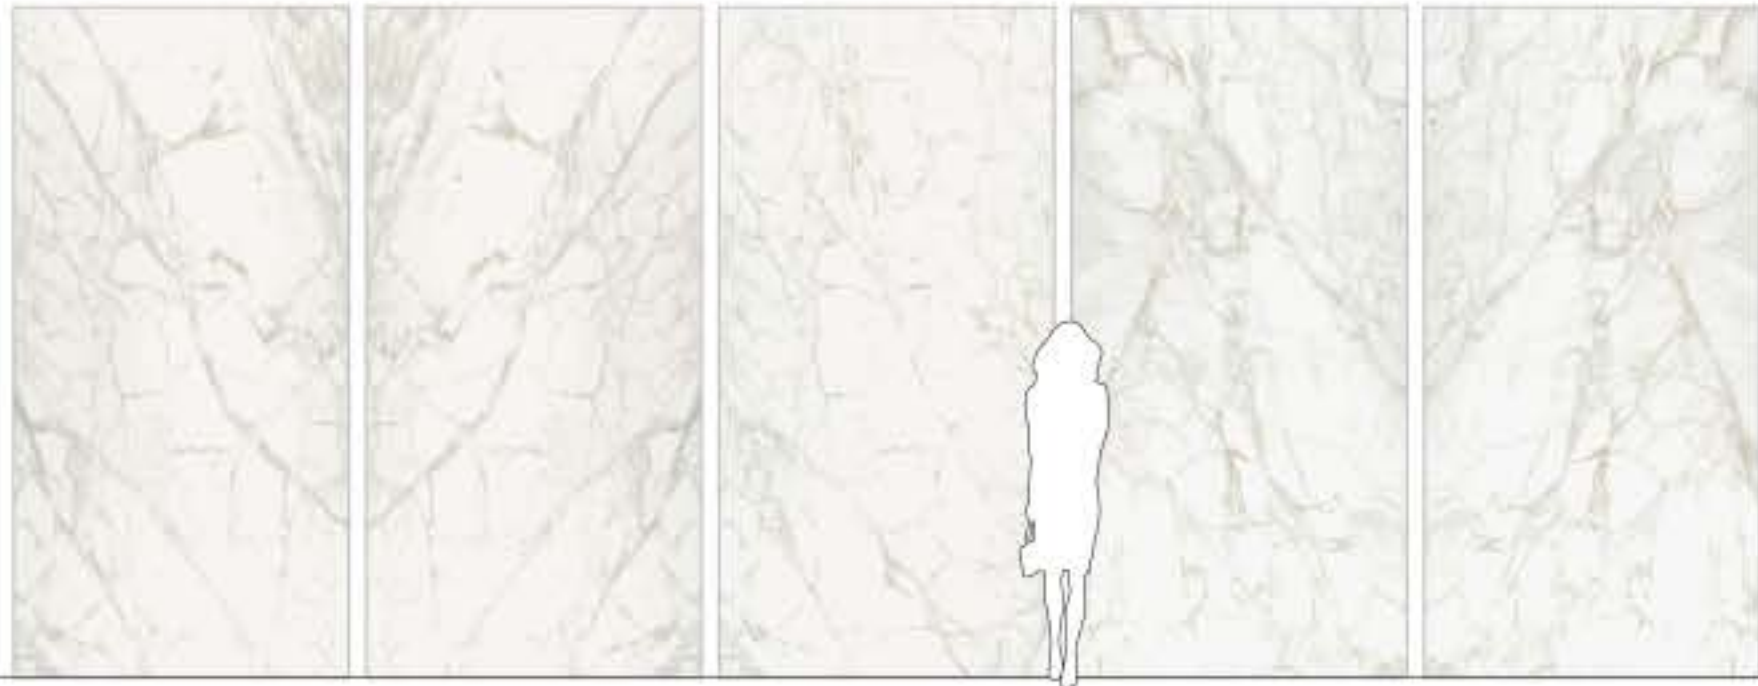

5 DISEÑOS DIFERENTES
5 DIFFERENT DESIGNS

6 mm.

AUREA VAGLI
29.5x26.5
1 1/4" x 1 1/8"
P 26

SCR VAGLI
28x28
1 1/4" x 1 1/4"
P 26

Wall tile Vagli Gold 320x160 and Crotone Pulpis 320x160. Top Vagli Gold 320x160.