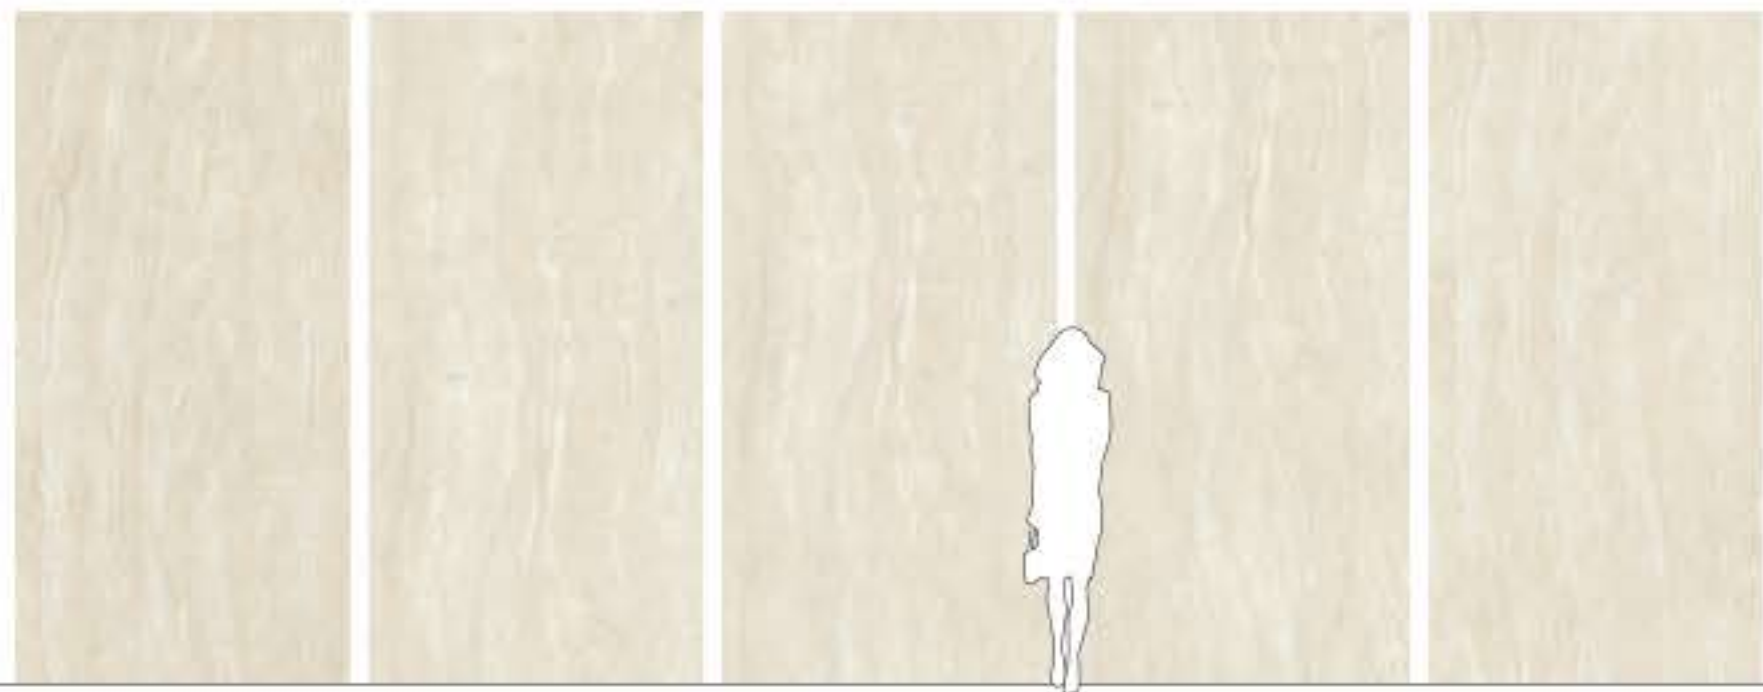

SOFT MATT
POLISHED

MULTICARA / MIX
5 DISEÑOS DIFERENTES
5 DIFFERENT DESIGNS

6 mm.

AUREA CARIATI
29.5x26.5
11 5/8" x 10 3/4"
P 26

SQR CARIATI
28x28
11 1/4" x 11 1/4"
P 26

Wall tile Cariati Brera 320x160. Floor tile *Oristano Coffee 120x20.