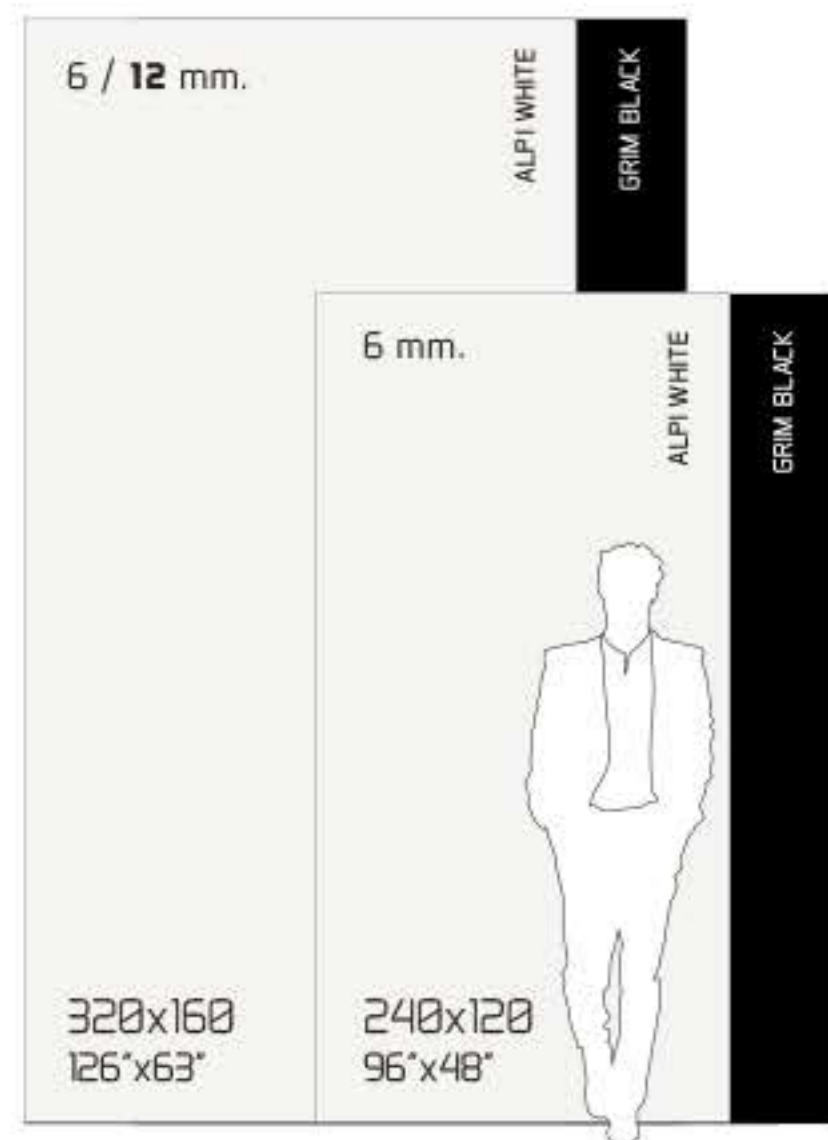

ALPI WHITE
GRUM BLACK

ALPI WHITE
MATT
POLISHED

GRUM BLACK
MATT
POLISHED